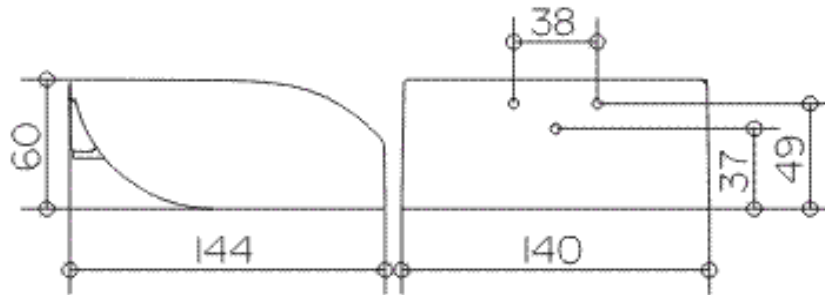

SPECIFICATION SHEET - bathroom accessories

BRAND:	KEUCO	Product Photo:
ORIGIN:	Germany	
SERIES:	ELEGANCE	
PRODUCT DESCRIPTION:	Roll holder with lid fixed so that you can rest a mobile phone	
MODEL No.	11660 010000	
FINISH/COLOUR:	Chrome plated	
DIMENSIONS:	144mm x 140mm x 60mm	
OPTIONAL MATCHING PARTS:		

Technical Informations:

REMINDER:	Do not use cleaners containing abrasive cleansers, ammonia, bleach, acids, waxes, alcohol, solvents or other products not recommended for chrome.
	All information is for reference only, installation shall always be based on the actual product delivered.